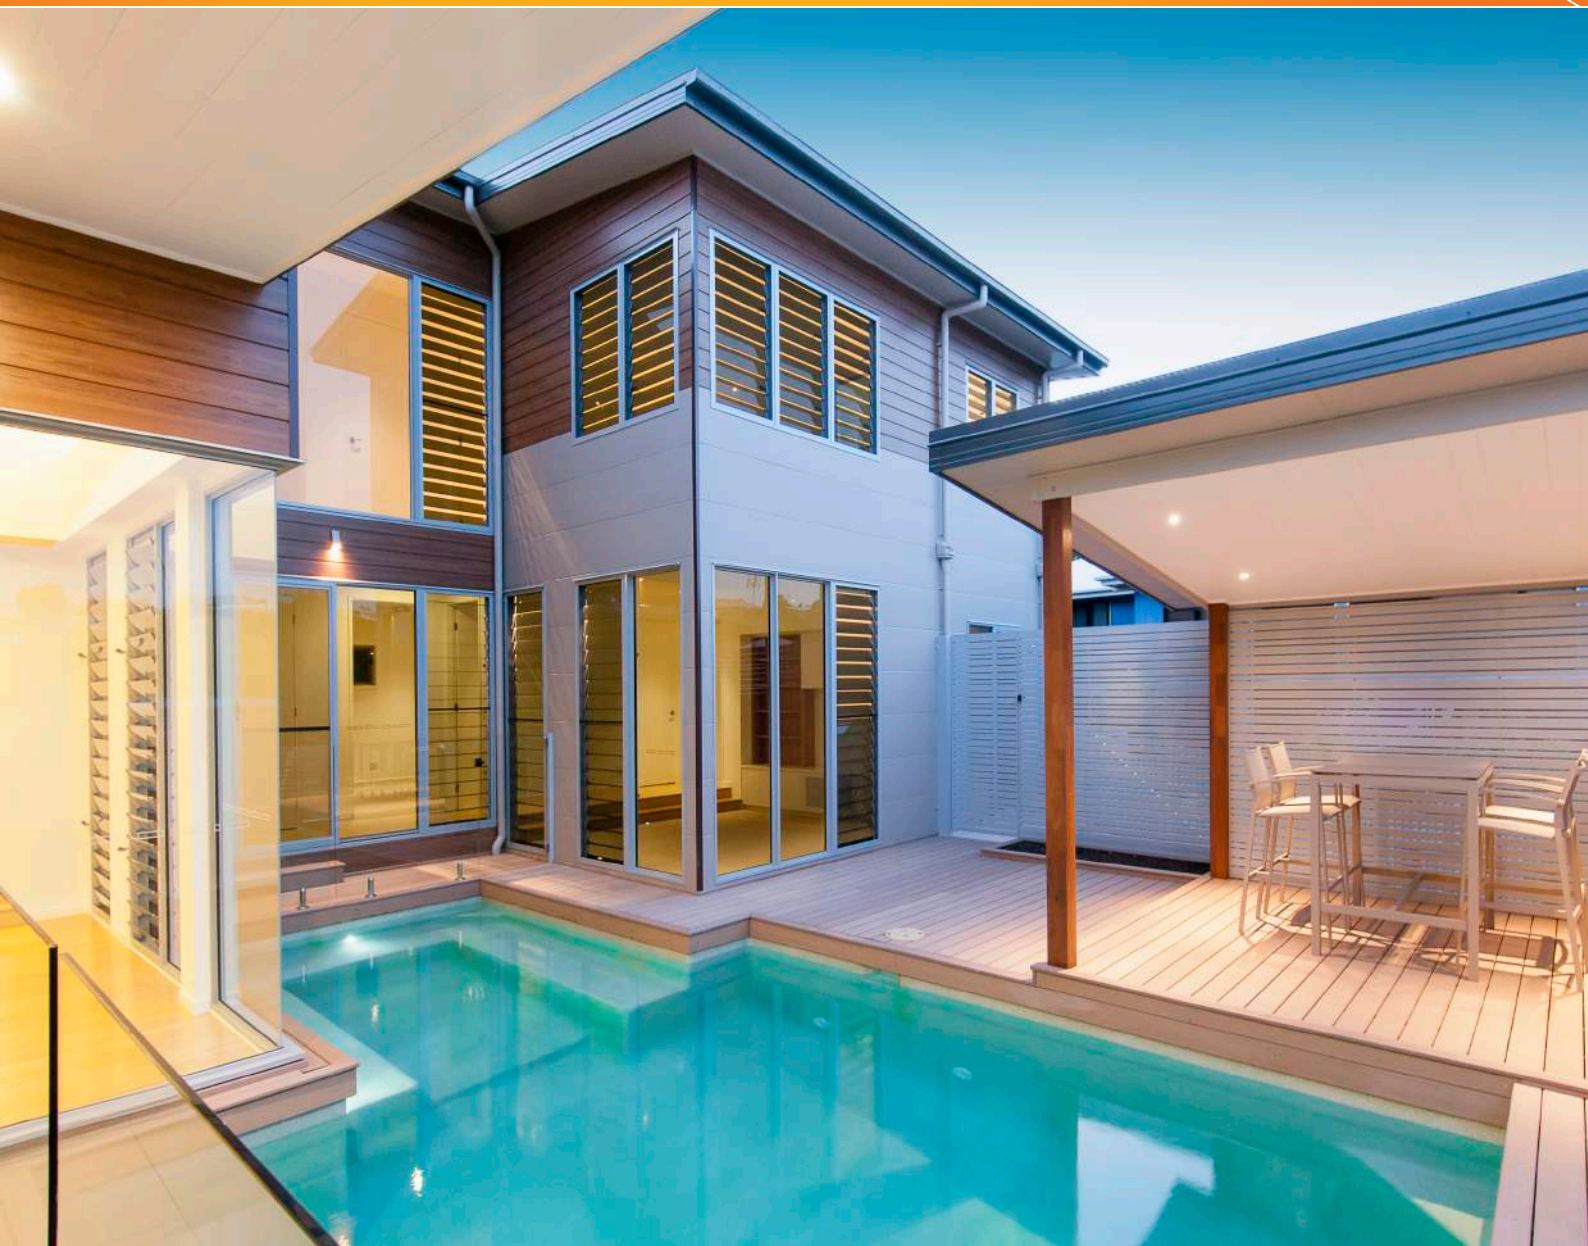

C-View's
Residential
Louvre Windows

For more information call C-View on
(07) 5520 1200
or visit www.c-view.com.au

Residential Louvre Windows

Features and Benefits

- Shares the clean, contemporary look of other products
- Accepts glass, timber and aluminium blades
- Gallery in open position drains water from the blades to outside
- Integrated track for insect, safety and security screens
- Continuous head, sill and jamb options for multi panel configurations